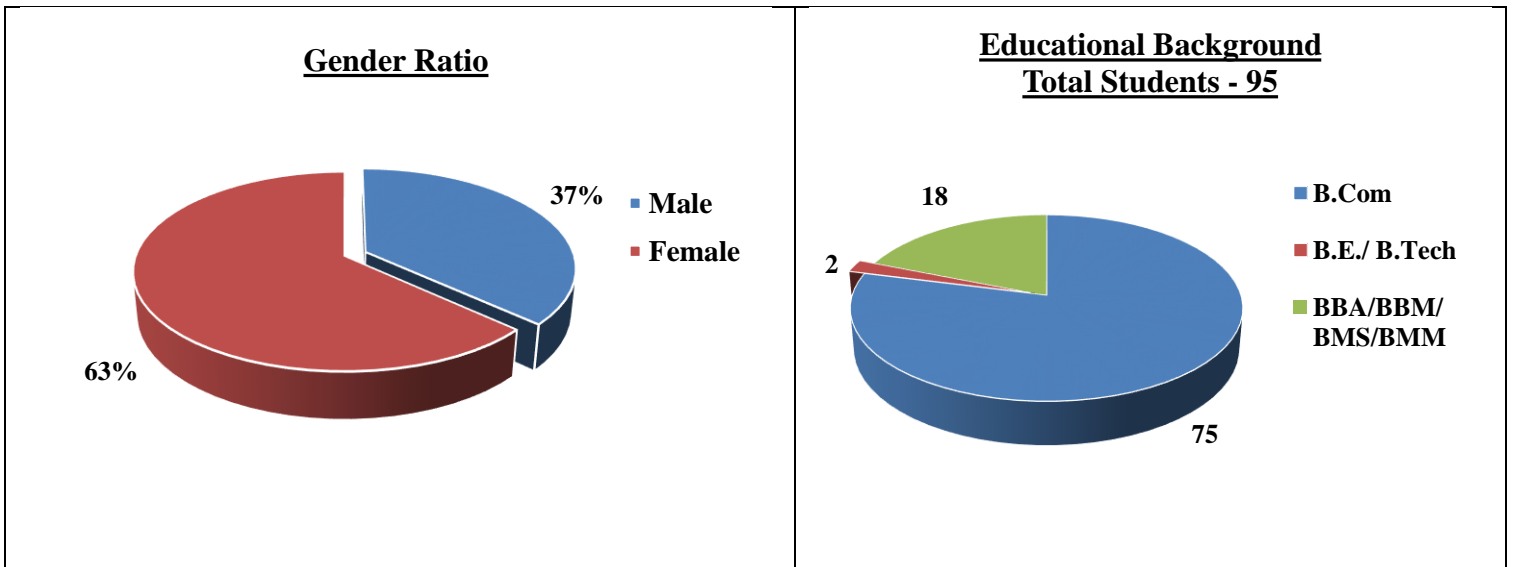

A Consolidated Graph of Students of Sri Balaji Society with Work Experience for Lateral Placements Batch: 2017-19
Total Students - 126

A Consolidated Graph of Students of Sri Balaji Society other than those with Work Experience for Batch: 2017-19
Marketing Batch
Total Students - 476

Finance Batch
Total Students - 95

PM & HRD Batch
Total Students - 117

Operations Batch
Total Students - 34

Telecom Batch
Total Students - 31

International Business Batch

Total Students - 50

System Batch

Total Students - 24