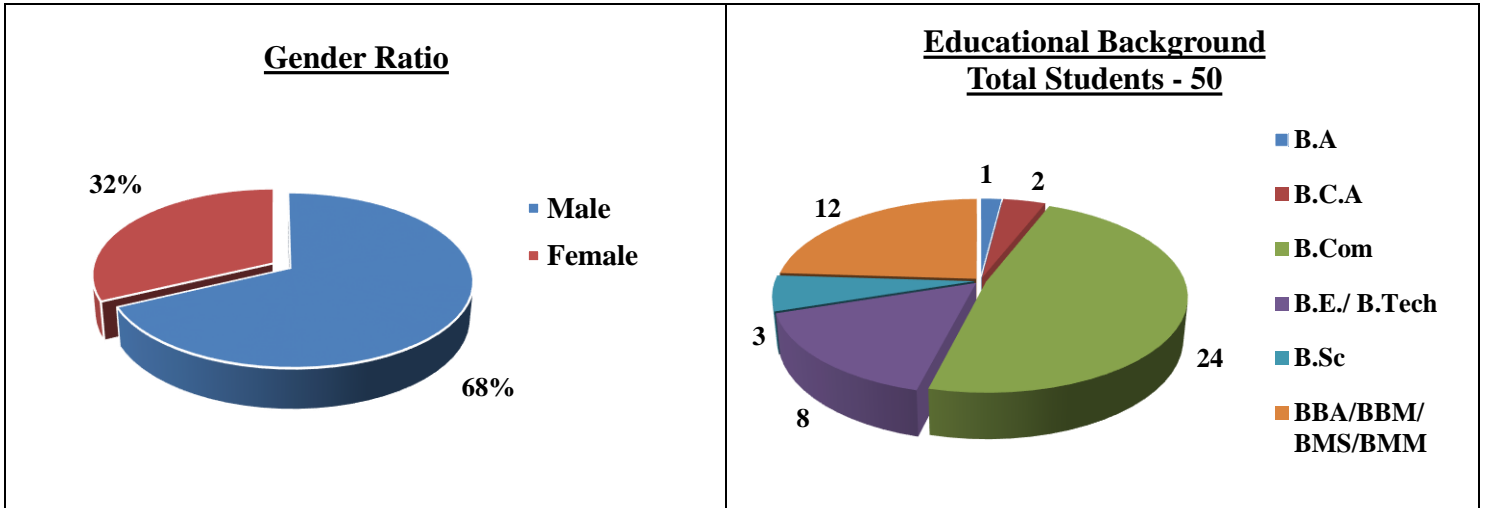

A Consolidated Graph of Students of Sri Balaji Society with Work Experience for Lateral Placements Batch: 2017-19
Total Students - 126

A Consolidated Graph of Students of Sri Balaji Society other than those with Work Experience for Batch: 2017-19
Marketing Batch
Total Students - 476

Finance Batch
Total Students - 95

PM & HRD Batch
Total Students - 117

Operations Batch
Total Students - 34

Telecom Batch
Total Students - 31

International Business Batch

Total Students - 50

System Batch

Total Students - 24