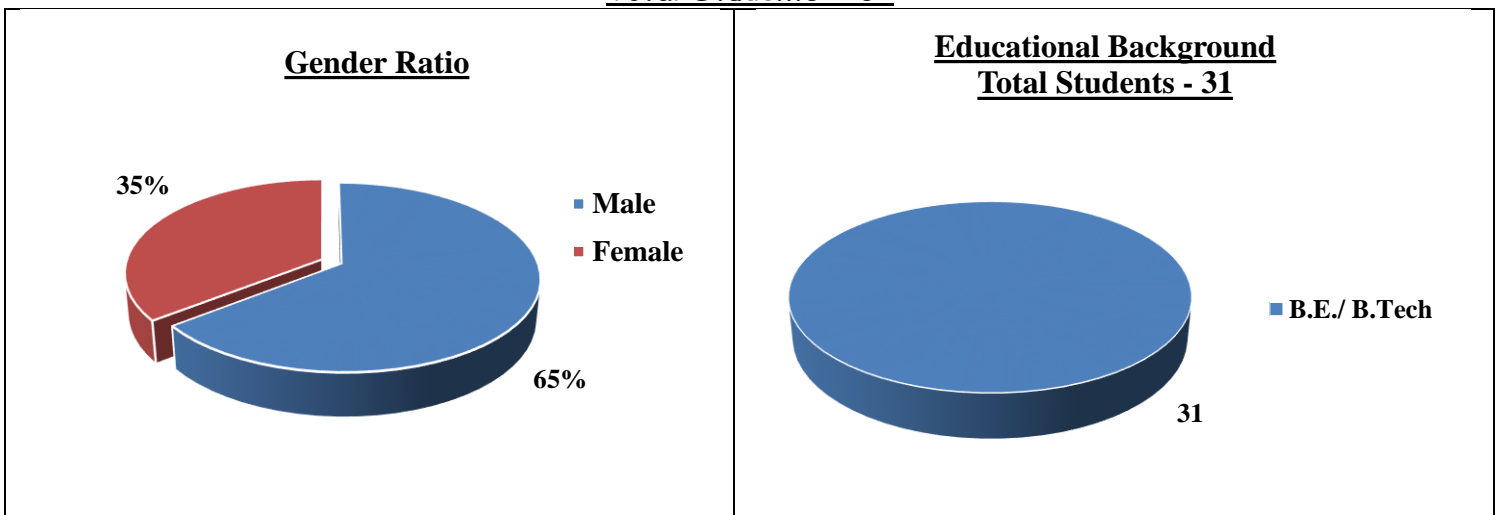

A Consolidated Graph of Students of Sri Balaji Society with Work Experience for Lateral Placements Batch: 2017-19
Total Students - 126

A Consolidated Graph of Students of Sri Balaji Society other than those with Work Experience for Batch: 2017-19
Marketing Batch
Total Students - 476

Finance Batch
Total Students - 95

PM & HRD Batch
Total Students - 117

Operations Batch
Total Students - 34

Telecom Batch
Total Students - 31

International Business Batch

Total Students - 50

System Batch

Total Students - 24