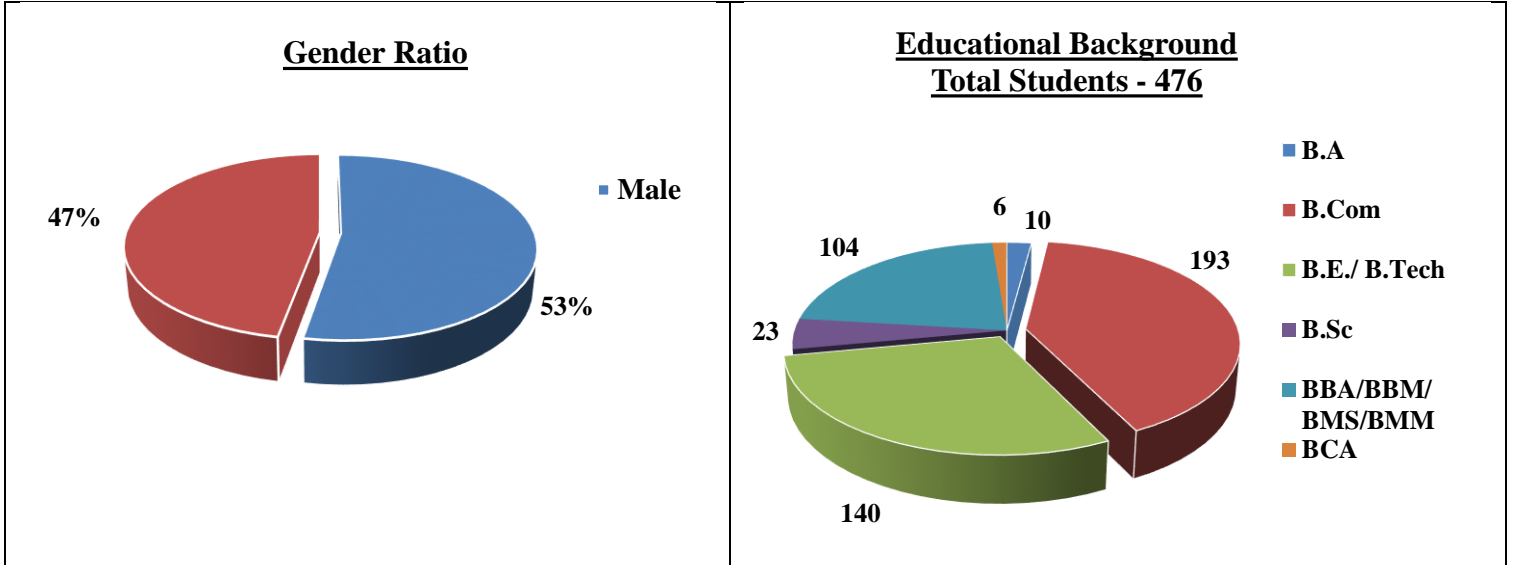

A Consolidated Graph of Students of Sri Balaji Society with Work Experience for Lateral Placements Batch: 2017-19
Total Students - 126

A Consolidated Graph of Students of Sri Balaji Society other than those with Work Experience for Batch: 2017-19
Marketing Batch
Total Students - 476

Finance Batch
Total Students - 95

PM & HRD Batch
Total Students - 117

Operations Batch
Total Students - 34

Telecom Batch
Total Students - 31

International Business Batch

Total Students - 50

System Batch

Total Students - 24