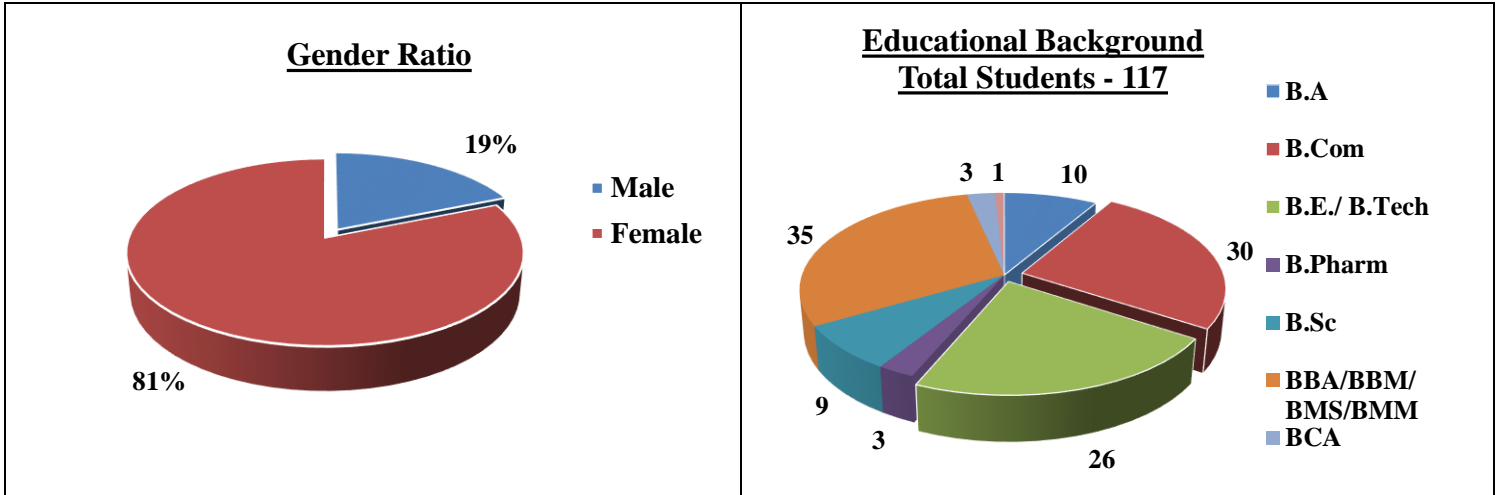

A Consolidated Graph of Students of Sri Balaji Society with Work Experience for Lateral Placements Batch: 2017-19
Total Students - 126

A Consolidated Graph of Students of Sri Balaji Society other than those with Work Experience for Batch: 2017-19
Marketing Batch
Total Students - 476

Finance Batch
Total Students - 95

PM & HRD Batch
Total Students - 117

Operations Batch
Total Students - 34

Telecom Batch
Total Students - 31

International Business Batch

Total Students - 50

System Batch

Total Students - 24