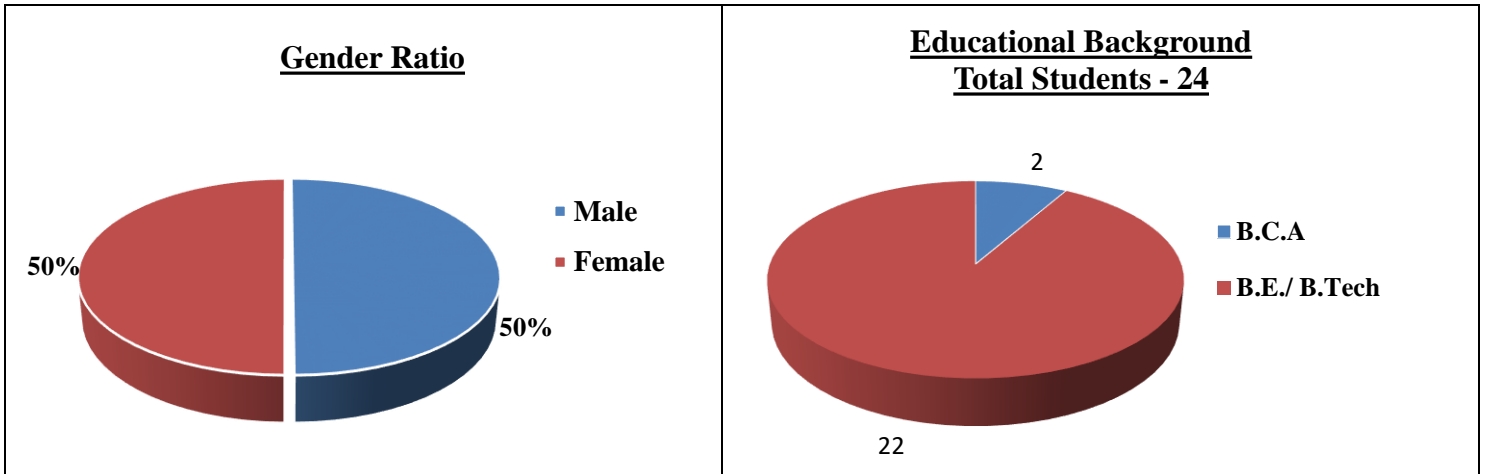

A Consolidated Graph of Students of Sri Balaji Society with Work Experience for Lateral Placements Batch: 2017-19
Total Students - 126

A Consolidated Graph of Students of Sri Balaji Society other than those with Work Experience for Batch: 2017-19
Marketing Batch
Total Students - 476

Finance Batch
Total Students - 95

PM & HRD Batch
Total Students - 117

Operations Batch
Total Students - 34

Telecom Batch
Total Students - 31

International Business Batch

Total Students - 50

System Batch

Total Students - 24