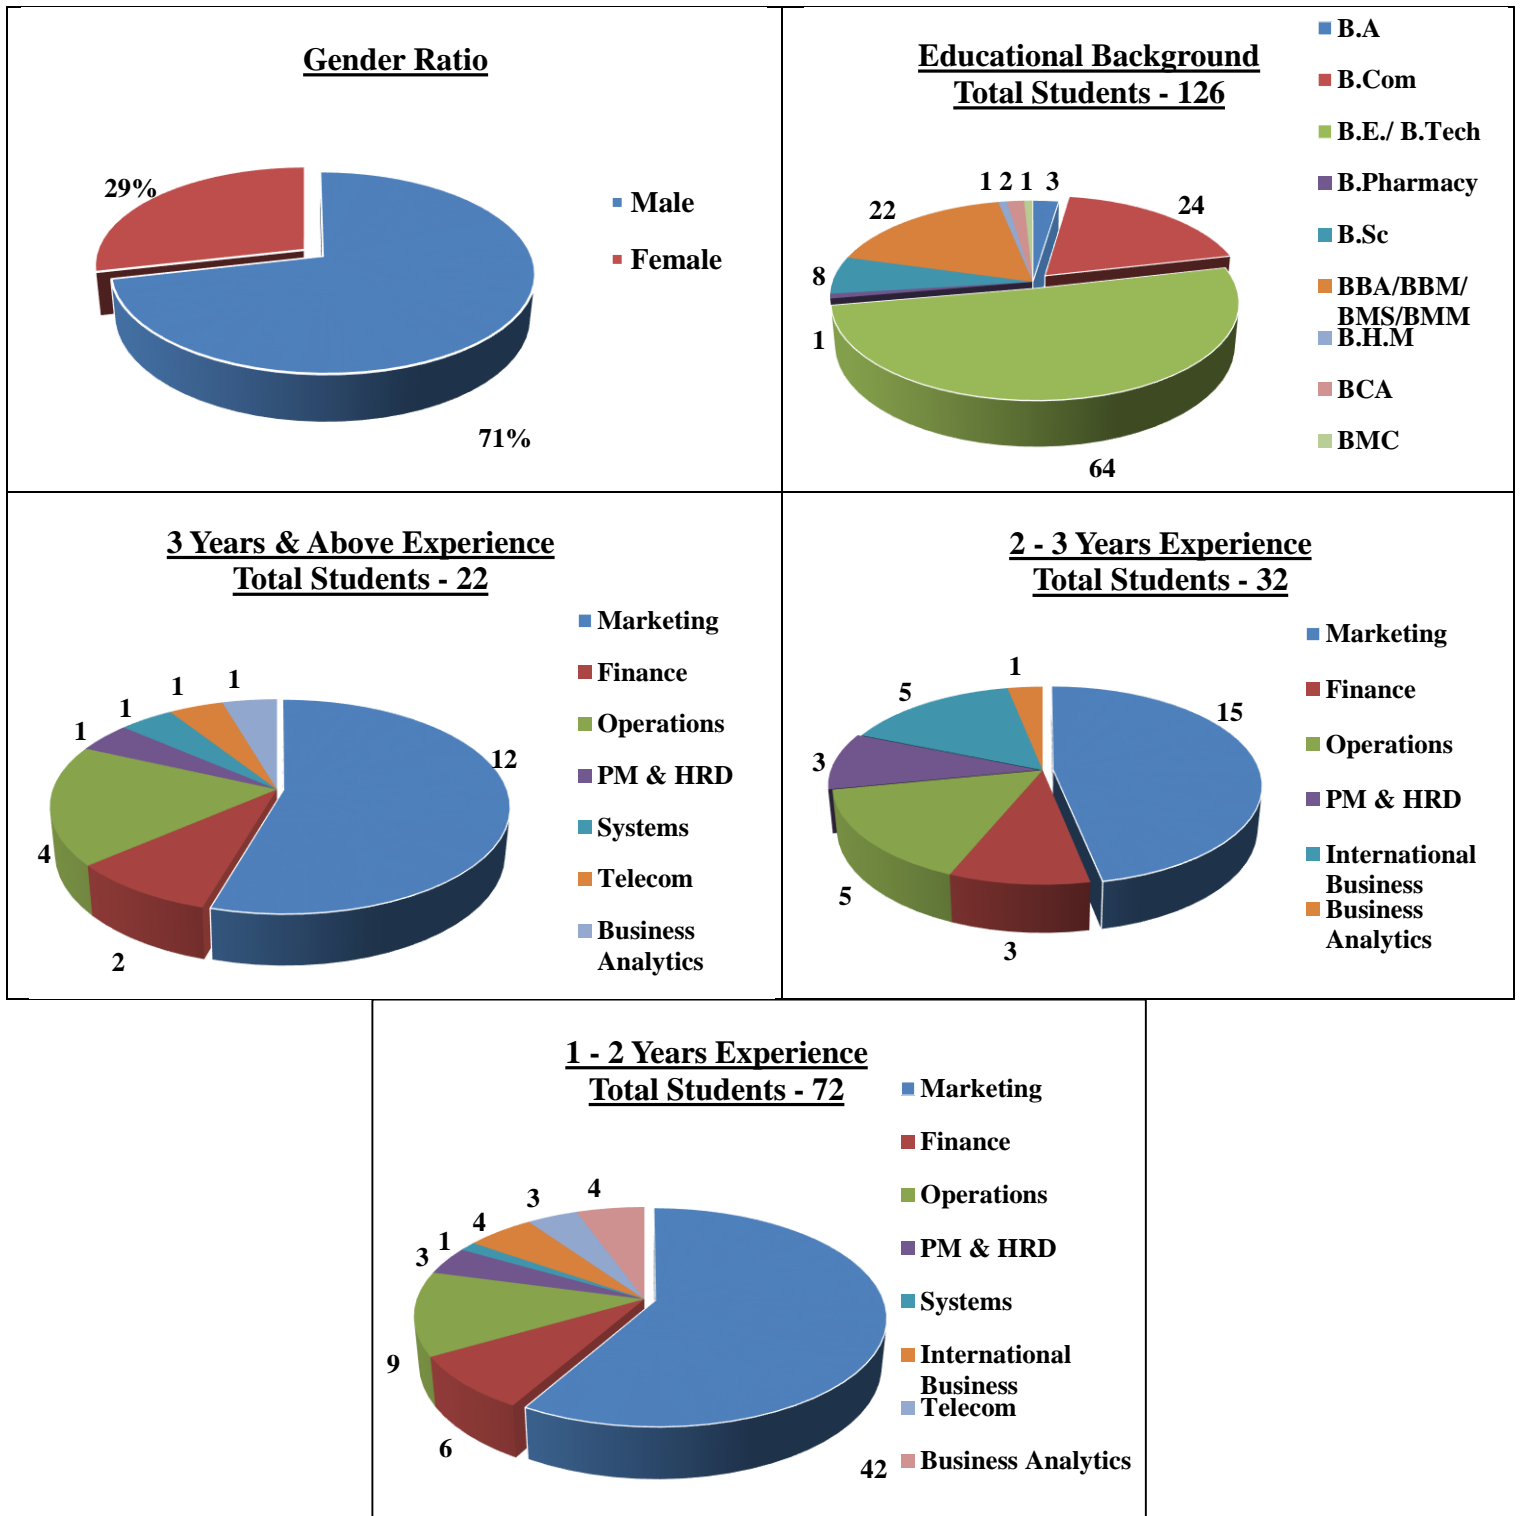

A Consolidated Graph of Students of Sri Balaji Society with Work Experience for Lateral Placements Batch: 2017-19
Total Students - 126

A Consolidated Graph of Students of Sri Balaji Society other than those with Work Experience for Batch: 2017-19
Marketing Batch
Total Students - 476

Finance Batch
Total Students - 95

PM & HRD Batch
Total Students - 117

Operations Batch
Total Students - 34

Telecom Batch
Total Students - 31

International Business Batch

Total Students - 50

System Batch

Total Students - 24