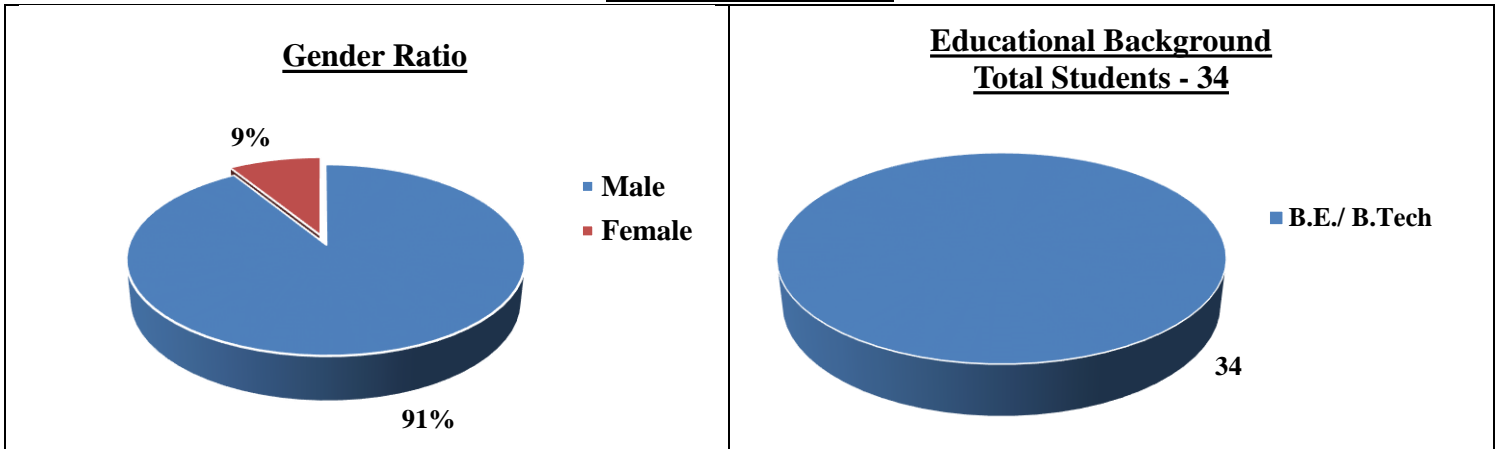

Operations Batch
Total Students - 34